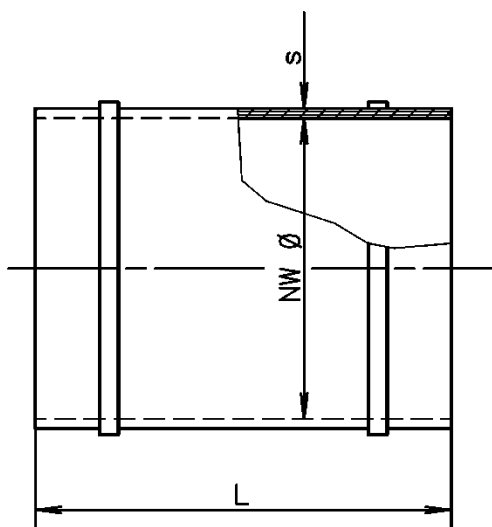

Sleeve PVC round with fixing bands, stainless

NW Ø	L	s
200	100	2
250	100	2
315	100	2

Bellows electric conductive

NW Ø	L
200	155
250	160
315	160

Edition 2023 • Subject to alteration • Copyright by COLASIT AG Spiez

COLASIT AG
 Plastic construction • Faulenbachweg 63 • CH-3700 Spiez
 Phone +41 (0)33 655 61 61 • fans@colasit.com
www.colasit.com

Competence in plastics. Worldwide.

Wall fastening CRDV horizontal

CRDV	200/180 200/200	250/225 250/250	315/280 315/315
NW Ø	200	250	315
A	315	345	380
B	630	645	670
C	240	265	298
D	80	80	80

Wall fastening CRDV vertical

CRDV	200/180 200/200	250/225 250/250	315/280 315/315
NW Ø	200	250	315
A	315	345	380
B	274	318	374
C	80	80	80

Ceiling / Floor fastening CRDV

CRDV	200/180 200/200	250/225 250/250	315/280 315/315
NW Ø	200	250	315
A	315	345	380
B	630	645	670
C	83	83	83