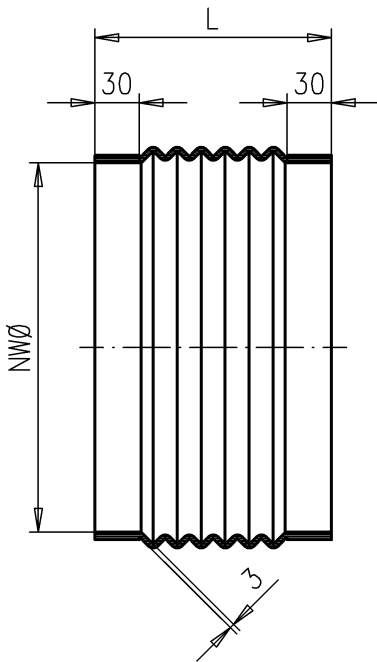

Sleeve PVC round with fixing bands, stainless

NW Ø	L	s
200	100	2
250	100	2
315	100	2

Bellows electric conductive

NW Ø	L
200	155
250	160
315	160

Edition 2023 • Subject to alteration • Copyright by COLASIT AG Spiez

COLASIT AG
 Plastic construction • Faulenbachweg 63 • CH-3700 Spiez
 Phone +41 (0)33 655 61 61 • fans@colasit.com
www.colasit.com

Competence in plastics. Worldwide.

Wall fastening CRDV horizontal

CRDV	200/180 200/200	250/225 250/250	315/280 315/315
NW Ø	200	250	315
A	315	345	380
B	630	645	670
C	240	265	298
D	80	80	80

Wall fastening CRDV vertical

CRDV	200/180 200/200	250/225 250/250	315/280 315/315
NW Ø	200	250	315
A	315	345	380
B	274	318	374
C	80	80	80

Ceiling / Floor fastening CRDV

CRDV	200/180 200/200	250/225 250/250	315/280 315/315
NW Ø	200	250	315
A	315	345	380
B	630	645	670
C	83	83	83