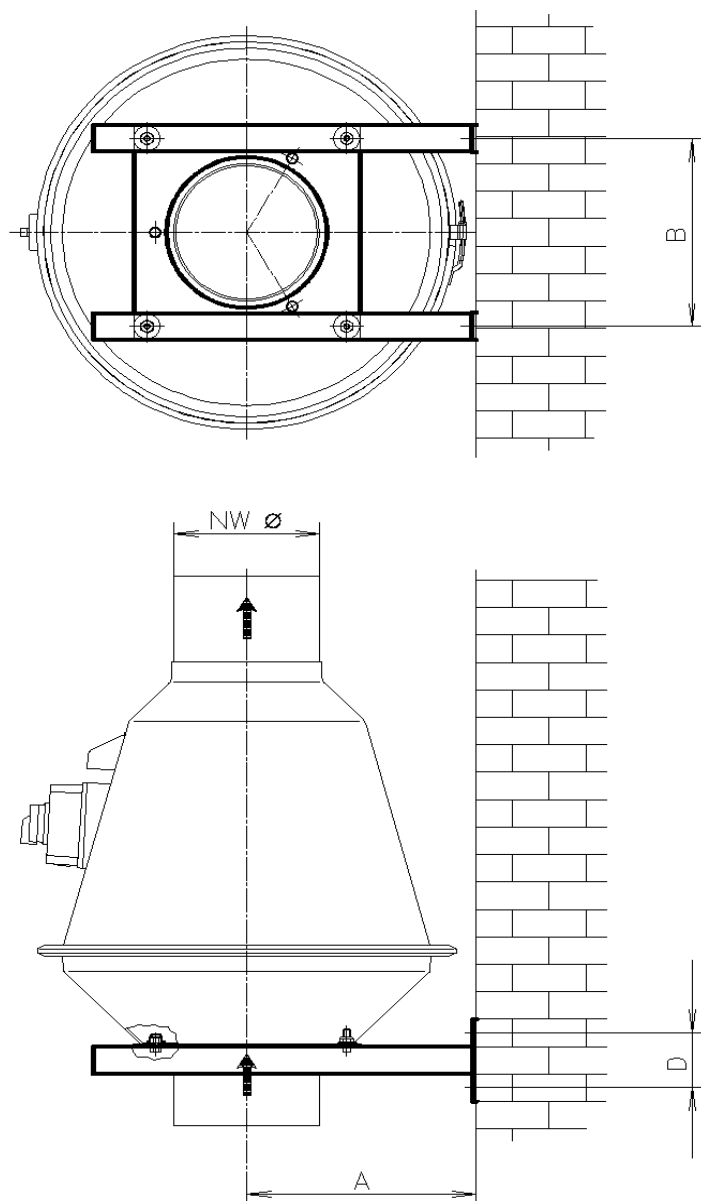

Sleeve PVC round with fixing bands, stainless

NW Ø	L	s
200	100	2
250	100	2
315	100	2

Bellows electric conductive

NW Ø	L
200	155
250	160
315	160

Edition 2023 • Subject to alteration • Copyright by COLASIT AG Spiez

Wall fastening CRDV vertical

CRDV	200/180 200/200	250/225 250/250	315/280 315/315
NW Ø	200	250	315
A	315	345	380
B	274	318	374
C	80	80	80

Ceiling / Floor fastening CRDV

CRDV	200/180 200/200	250/225 250/250	315/280 315/315
NW Ø	200	250	315
A	315	345	380
B	630	645	670
C	83	83	83