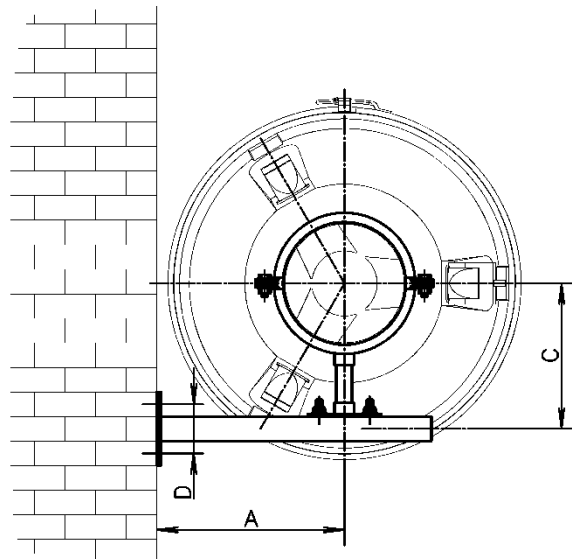

Sleeve PVC round with fixing bands, stainless

NW Ø	L	s
200	100	2
250	100	2
315	100	2

Bellows electric conductive

NW Ø	L
200	155
250	160
315	160

Edition 2023 • Subject to alteration • Copyright by COLASIT AG Spiez

COLASIT AG
 Plastic construction • Faulenbachweg 63 • CH-3700 Spiez
 Phone +41 (0)33 655 61 61 • fans@colasit.com
www.colasit.com

Competence in plastics. Worldwide.

Wall fastening CRDV horizontal

CRDV	200/180 200/200	250/225 250/250	315/280 315/315
NW Ø	200	250	315
A	315	345	380
B	630	645	670
C	240	265	298
D	80	80	80

Wall fastening CRDV vertical

CRDV	200/180 200/200	250/225 250/250	315/280 315/315
NW Ø	200	250	315
A	315	345	380
B	274	318	374
C	80	80	80

Ceiling / Floor fastening CRDV

CRDV	200/180 200/200	250/225 250/250	315/280 315/315
NW Ø	200	250	315
A	315	345	380
B	630	645	670
C	83	83	83