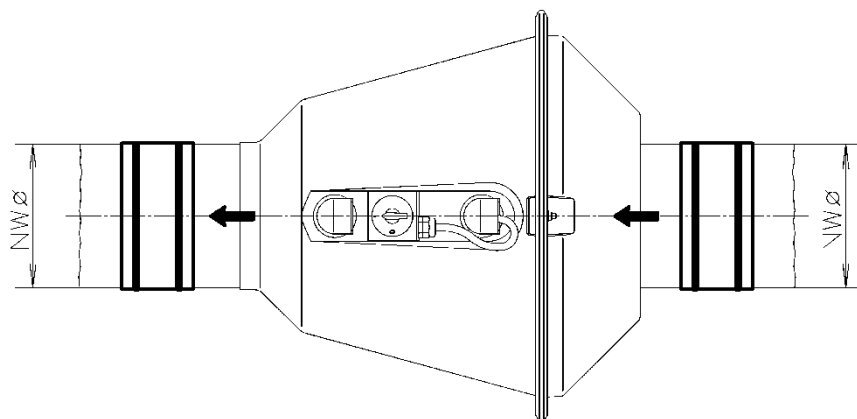

Sleeve PVC round with fixing bands, stainless

NW Ø	L	s
200	100	2
250	100	2
315	100	2

Bellows electric conductive

NW Ø	L
200	155
250	160
315	160

Edition 2023 • Subject to alteration • Copyright by COLASIT AG Spiez

COLASIT AG
 Plastic construction • Faulenbachweg 63 • CH-3700 Spiez
 Phone +41 (0)33 655 61 61 • fans@colasit.com
www.colasit.com

Competence in plastics. Worldwide.

Wall fastening CRDV horizontal

CRDV	200/180 200/200	250/225 250/250	315/280 315/315
NW Ø	200	250	315
A	315	345	380
B	630	645	670
C	240	265	298
D	80	80	80

Wall fastening CRDV vertical

CRDV	200/180 200/200	250/225 250/250	315/280 315/315
NW Ø	200	250	315
A	315	345	380
B	274	318	374
C	80	80	80

Ceiling / Floor fastening CRDV

CRDV	200/180 200/200	250/225 250/250	315/280 315/315
NW Ø	200	250	315
A	315	345	380
B	630	645	670
C	83	83	83