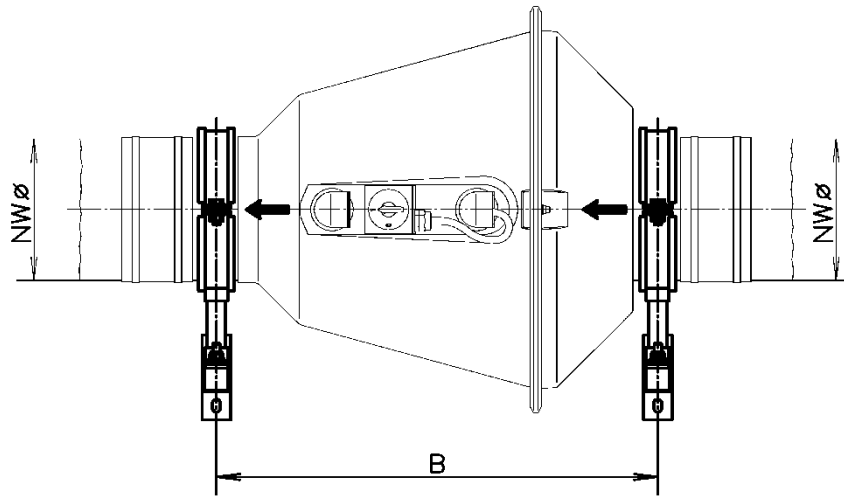

Sleeve PVC round with fixing bands, stainless

NW Ø	L	s
200	100	2
250	100	2
315	100	2

Bellows electric conductive

NW Ø	L
200	155
250	160
315	160

Edition 2023 • Subject to alteration • Copyright by COLASIT AG Spiez

COLASIT AG
 Plastic construction • Faulenbachweg 63 • CH-3700 Spiez
 Phone +41 (0)33 655 61 61 • fans@colasit.com
www.colasit.com

Competence in plastics. Worldwide.

Wall fastening CRDV horizontal

CRDV	200/180 200/200	250/225 250/250	315/280 315/315
NW Ø	200	250	315
A	315	345	380
B	630	645	670
C	240	265	298
D	80	80	80

Wall fastening CRDV vertical

CRDV	200/180 200/200	250/225 250/250	315/280 315/315
NW Ø	200	250	315
A	315	345	380
B	274	318	374
C	80	80	80

Ceiling / Floor fastening CRDV

CRDV	200/180 200/200	250/225 250/250	315/280 315/315
NW Ø	200	250	315
A	315	345	380
B	630	645	670
C	83	83	83