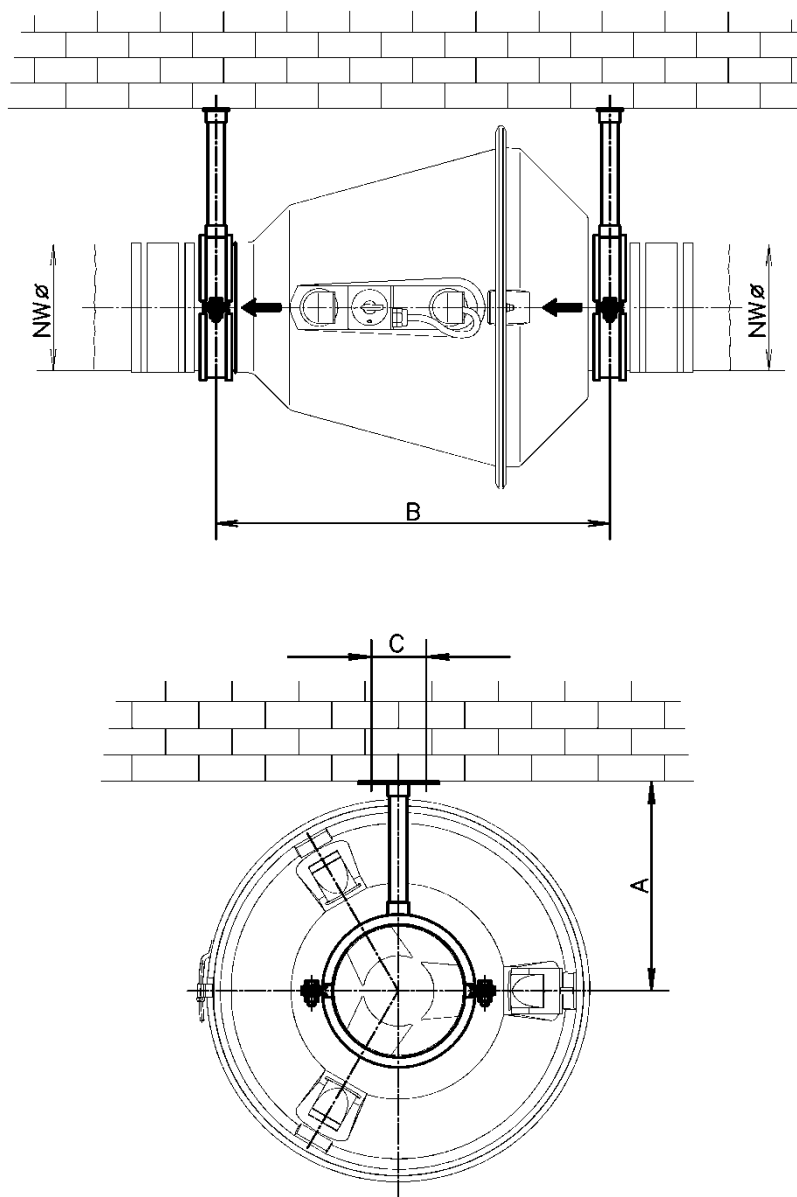

Sleeve PVC round with fixing bands, stainless

NW Ø	L	s
200	100	2
250	100	2
315	100	2

Bellows electric conductive

NW Ø	L
200	155
250	160
315	160

Edition 2023 • Subject to alteration • Copyright by COLASIT AG Spiez

COLASIT AG
 Plastic construction • Faulenbachweg 63 • CH-3700 Spiez
 Phone +41 (0)33 655 61 61 • fans@colasit.com
www.colasit.com

Competence in plastics. Worldwide.

Wall fastening CRDV horizontal

CRDV	200/180 200/200	250/225 250/250	315/280 315/315
NW Ø	200	250	315
A	315	345	380
B	630	645	670
C	240	265	298
D	80	80	80

Wall fastening CRDV vertical

CRDV	200/180 200/200	250/225 250/250	315/280 315/315
NW Ø	200	250	315
A	315	345	380
B	274	318	374
C	80	80	80

Ceiling / Floor fastening CRDV

CRDV	200/180 200/200	250/225 250/250	315/280 315/315
NW Ø	200	250	315
A	315	345	380
B	630	645	670
C	83	83	83